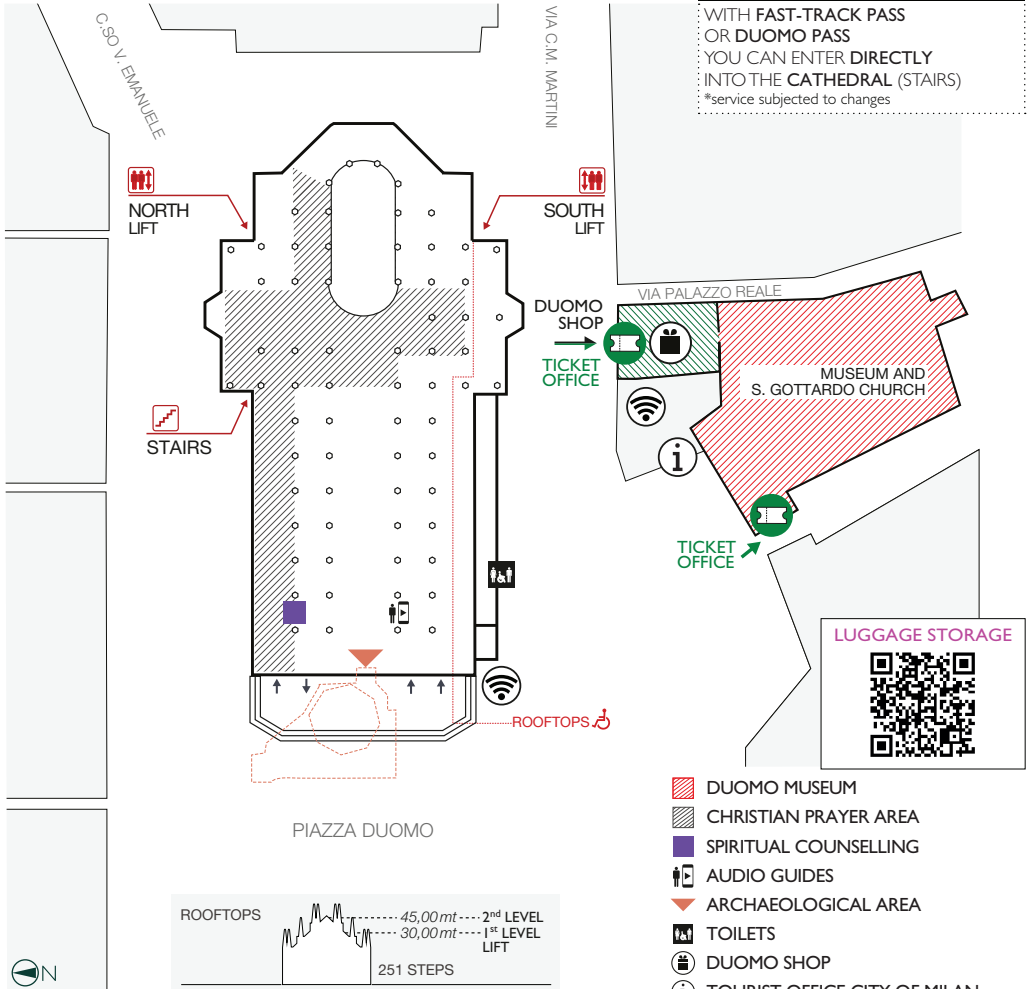

START YOUR VISIT FROM THE ROOFTOP

WITH FAST-TRACK PASS
OR DUOMO PASS
YOU CAN ENTER DIRECTLY
INTO THE CATHEDRAL (STAIRS)
*service subjected to changes

LUGGAGE STORAGE

- DUOMO MUSEUM
- CHRISTIAN PRAYER AREA
- SPIRITUAL COUNSELLING
- AUDIO GUIDES
- ARCHAEOLOGICAL AREA
- TOILETS
- DUOMO SHOP
- TOURIST OFFICE CITY OF MILAN
- WI-FI